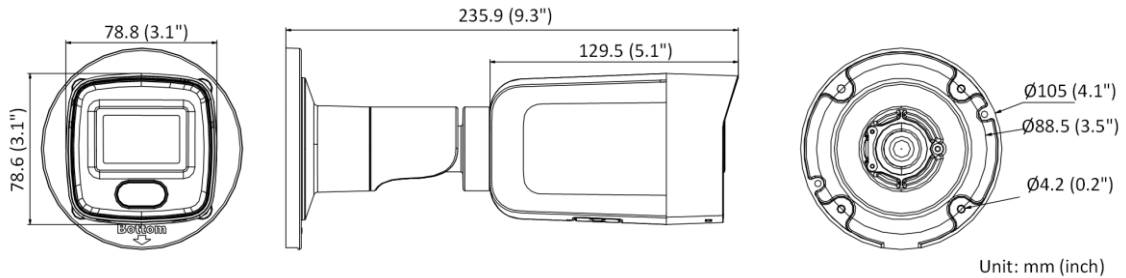

▪ **Available Model**

DS-2CD3056G2-IS (2.8/4/6 mm)

▪ **Dimension**

▪ **Accessory**

▪ **Optional**

DS-1276ZJ-SUS Corner Mount	DS-1280ZJ-S Junction Box	DS-1275ZJ-SUS Vertical Pole Mount